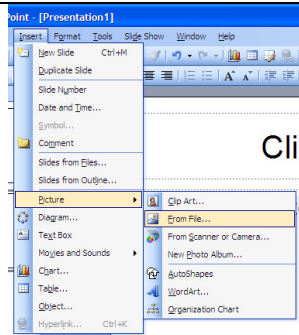

# Add a Picture to PowerPoint

**2003**

Click on **Insert**.  
Click on **Picture**.  
Click on **From File**.

**2007**

Click on the **Insert** ribbon.  
Click on the **Picture** icon.

Go to the folder that contains your picture.  
**Double click** on the picture. It will magically appear on your slide.

# Add a Clip Art to PowerPoint

**2003**

Click on **Insert**.  
Click on **Picture**.  
Click on **Clip Art**.

**2007**

Click on the **Insert** ribbon.  
Click on the **Clip Art** icon.

Enter a word to search.  
When you find what you want, double click on it to put it into your slide.