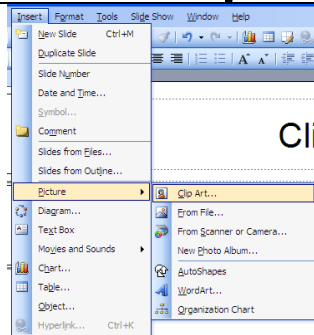

# Add a Picture to PowerPoint

**2003**

Click on **Insert**.  
Click on **Picture**.  
Click on **From File**.

**2007**

Click on the **Insert** ribbon.  
Click on the **Picture** icon.

Go to the folder that contains your picture.  
**Double click** on the picture. It will magically appear on your slide.

# Add a Clip Art to PowerPoint

**2003**

Click on **Insert**.  
Click on **Picture**.  
Click on **Clip Art**.

**2007**

Click on the **Insert** ribbon.  
Click on the **Clip Art** icon.

Enter a word to search.  
When you find what you want, double click on it to put it into your slide.