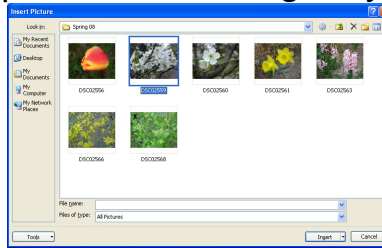

# Add a Picture to PowerPoint

**2003**

Click on **Insert**.  
Click on **Picture**.  
Click on **From File**.

**2007**

Click on the **Insert** ribbon.  
Click on the **Picture** icon.

Go to the folder that contains your picture.  
**Double click** on the picture. It will magically appear on your slide.

# Add a Clip Art to PowerPoint

**2003**

Click on **Insert**.  
Click on **Picture**.  
Click on **Clip Art**.

**2007**

Click on the **Insert** ribbon.  
Click on the **Clip Art** icon.

Enter a word to search.  
When you find what you want, double click on it to put it into your slide.