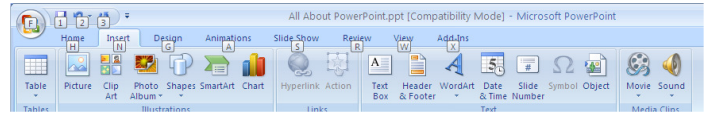

# Add a Picture to PowerPoint

**2003**

Click on **Insert**.  
Click on **Picture**.  
Click on **From File**.

**2007**

Click on the **Insert** ribbon.  
Click on the **Picture** icon.

Go to the folder that contains your picture.  
**Double click** on the picture. It will magically appear on your slide.

# Add a Clip Art to PowerPoint

**2003**

Click on **Insert**.  
Click on **Picture**.  
Click on **Clip Art**.

**2007**

Click on the **Insert** ribbon.  
Click on the **Clip Art** icon.

Enter a word to search.  
When you find what you want, double click on it to put it into your slide.